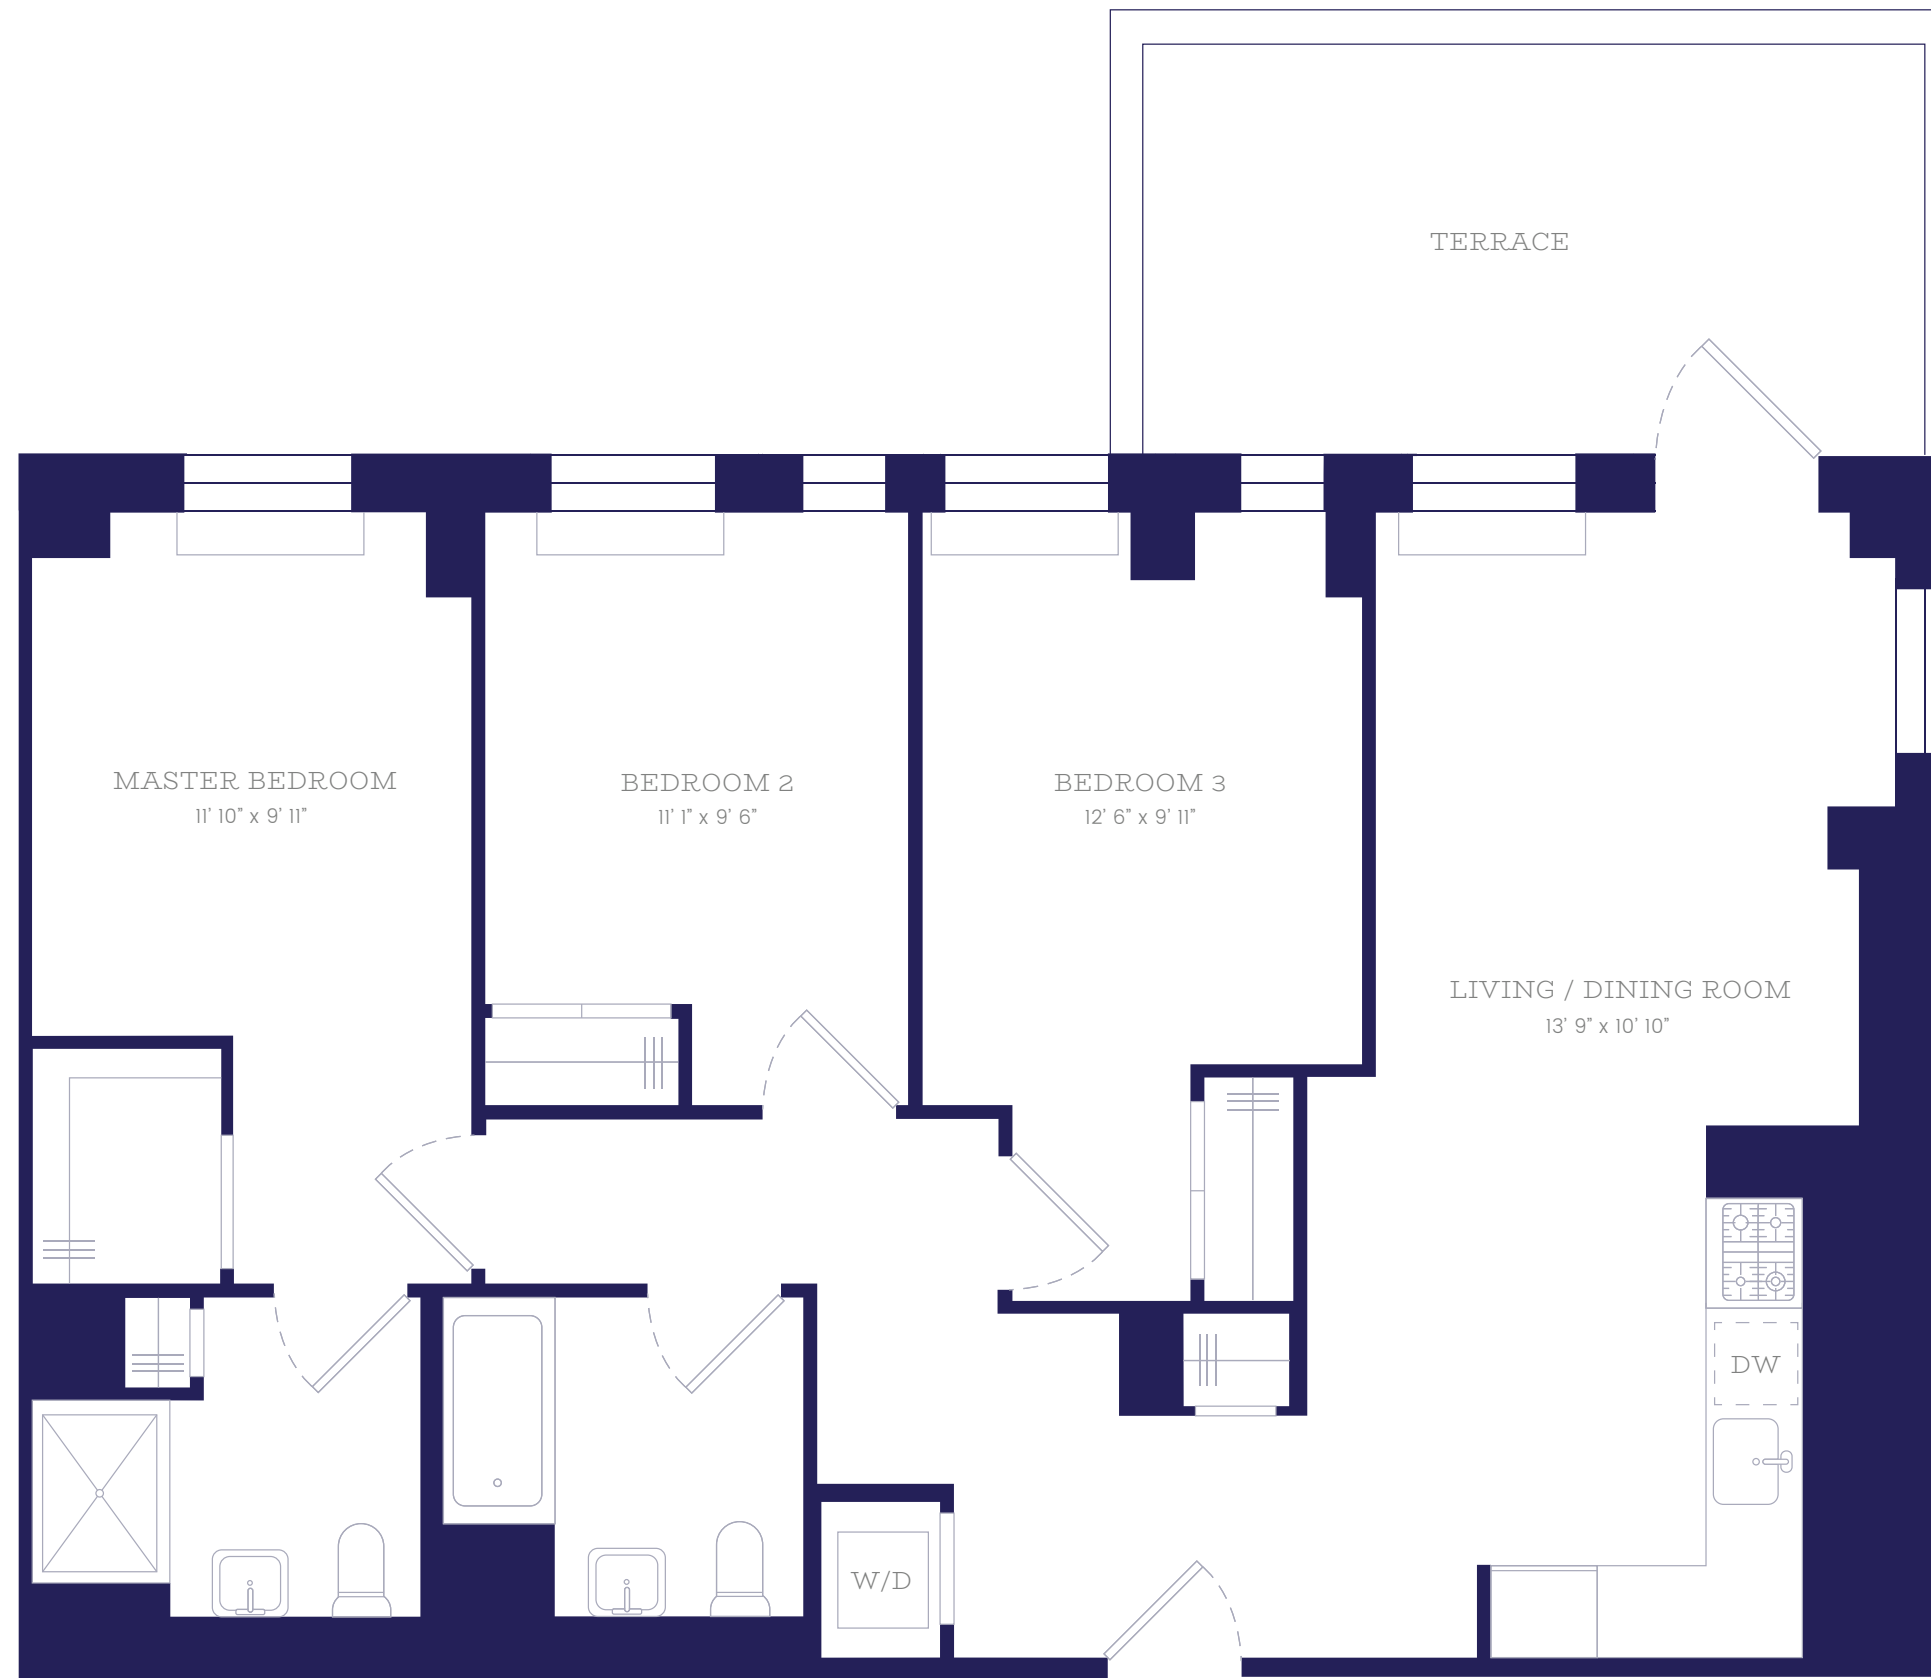

Residence 8E

3 Bed, 2 Bath

Residence Features

- White Oak Flooring
- Up to 10' Ceilings
- Double Pane Windows
- Quartz Countertops
- European Stainless Steel Appliances
- Grohe Bathroom Fixtures
- Bosch Washer and Dryer

ALL DIMENSIONS ARE APPROXIMATE AND SUBJECT TO CONSTRUCTION VARIANCES. PLANS MAY CONTAIN MINOR VARIATIONS FROM FLOOR TO FLOOR.