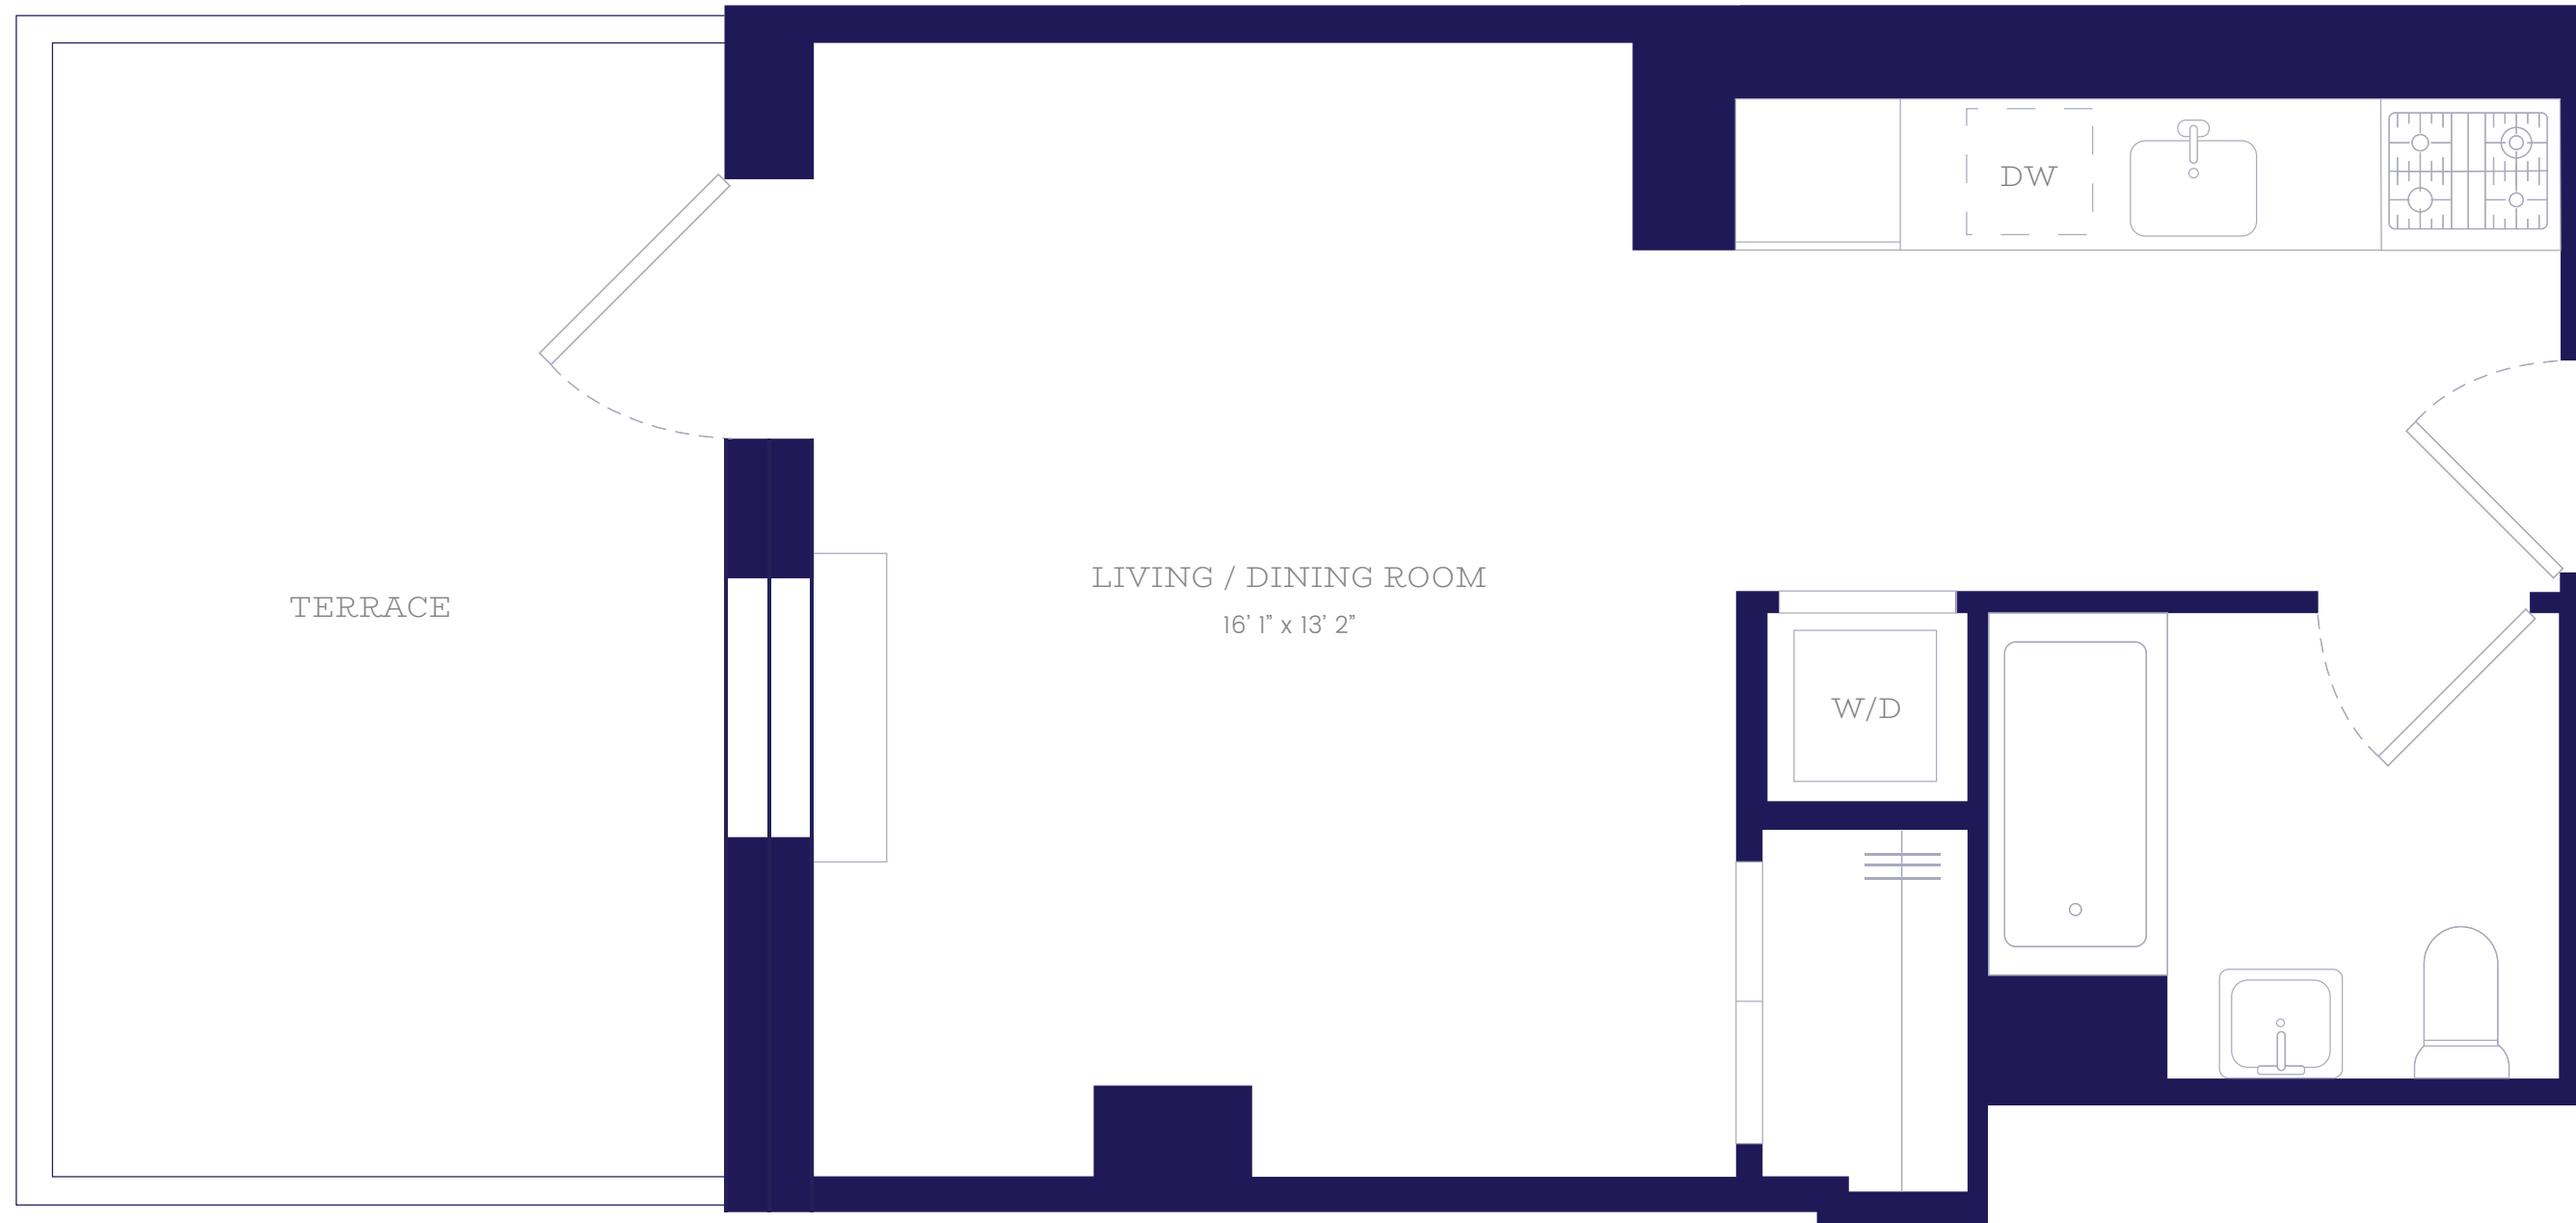

# Residence 8M

Studio, 1 Bath

## Residence Features

- White Oak Flooring
- Up to 10' Ceilings
- Double Pane Windows
- Quartz Countertops
- European Stainless Steel Appliances
- Grohe Bathroom Fixtures
- Bosch Washer and Dryer